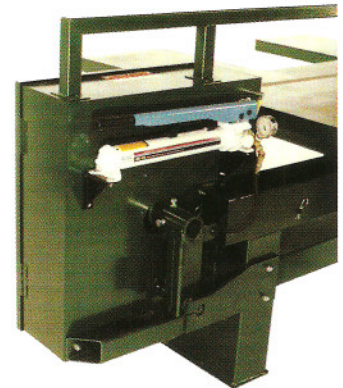

SMARTPRODUCTS

PORTABLE PALLET DISMANTLER

- 52" or 64" Capacity
- 18 HP Gasoline Powered Electric Start Engine
- Push Button Operated Table Height Adjustment
- Two Men Can Totally Dismantle 400 to 700 Pallets Per 8 Hour Shift*
- Easily Towable at Highway Speeds**
- Blade Speed Varies From Moderate to High Speed With Throttle Settings
- Blade Life Varies With 800 to 1200 Pallets Per Blade Expected
- Self Contained Hydraulic Blade Tensioning
- Low Maintenance Durable Blade Guide Bearings