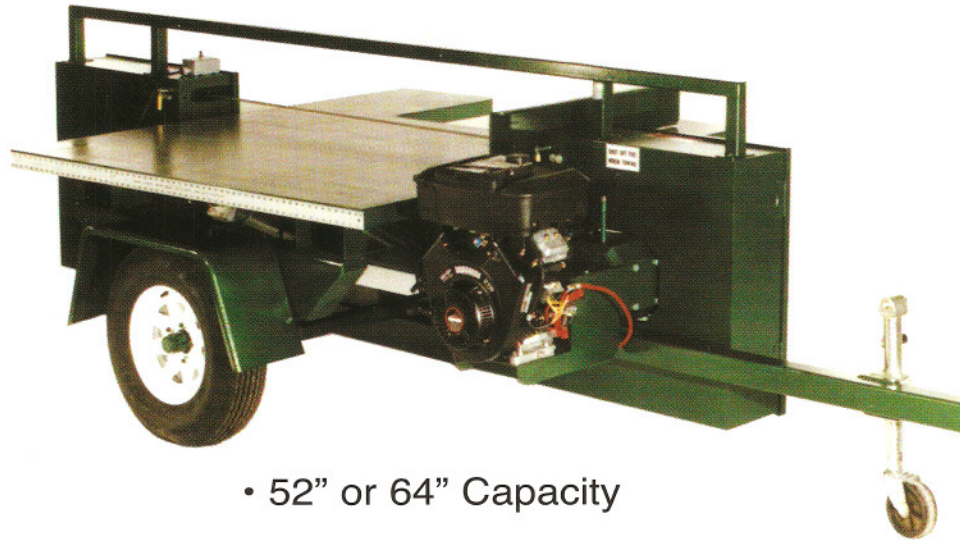

SMARTPRODUCTS

PORTABLE PALLET DISMANTLER

- 52" or 64" Capacity
- 18 HP Gasoline Powered Electric Start Engine
- Push Button Operated Table Height Adjustment
- Two Men Can Totally Dismantle 400 to 700 Pallets Per 8 Hour Shift*
- Easily Towable at Highway Speeds**
- Blade Speed Varies From Moderate to High Speed With Throttle Settings
- Blade Life Varies With 800 to 1200 Pallets Per Blade Expected
- Self Contained Hydraulic Blade Tensioning
- Low Maintenance Durable Blade Guide Bearings